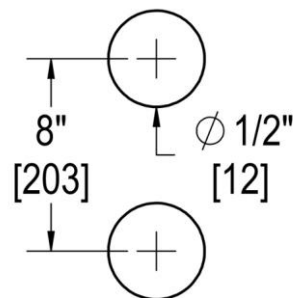

COUNTERPOINT WITH ROSETTES

8" C/C SINGLE-SIDED PULL WITH 1" DIAMETER

Product Code: L.46.213-8

portals

MATERIALS

Solid & tubular brass components, stainless steel fasteners, and clear polycarbonate washers

FUNCTION DETAILS & PRODUCT NOTES

TEMPLATE & INSTALLATION NOTES

Item requires glass fabrication according to template above and should only be used with tempered safety glass.

Glass Thickness	1/4" [6 mm] to 1/2" [12 mm]
Hole Diameter	1/2" [12 mm]