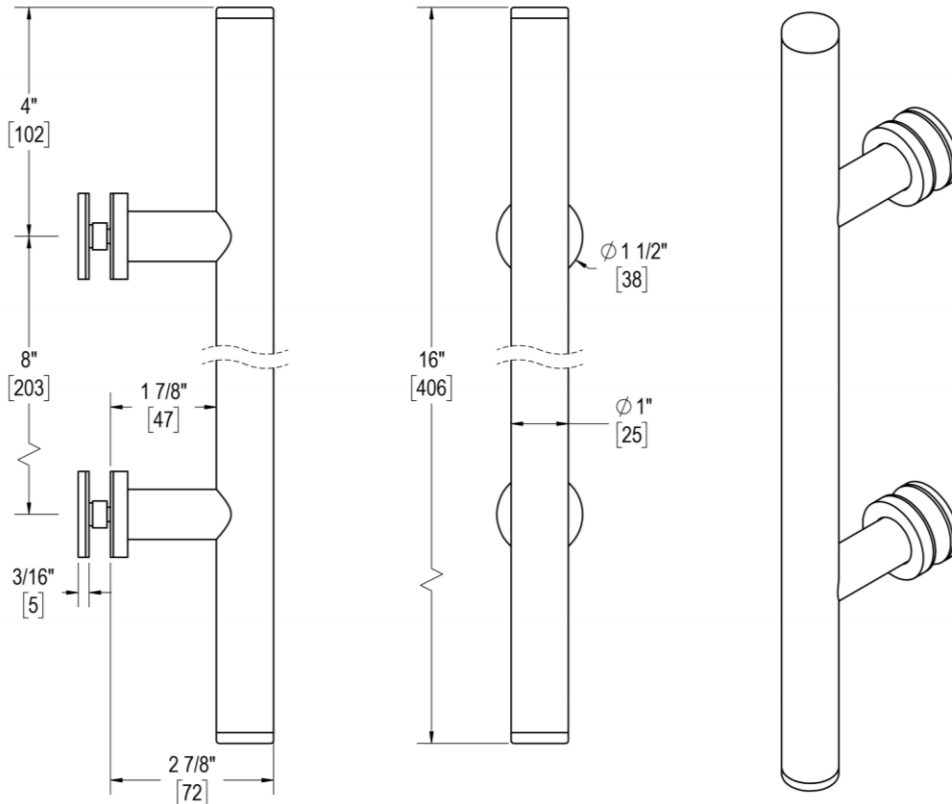

COUNTERPOINT WITH ROSETTES

8" C/C SINGLE-SIDED PULL WITH 1" DIAMETER

Product Code: L.46.213-8

portals

MATERIALS

Solid & tubular brass components, stainless steel fasteners, and clear polycarbonate washers

FUNCTION DETAILS & PRODUCT NOTES

- Product design coordinates with other shower & bathroom hardware in the Counterpoint suite.
- Decorative rosettes provide additional design detail and cover any glass defects around the holes.
- Backplates for single-sided pulls are designed to allow clearance for bypass doors.

TEMPLATE & INSTALLATION NOTES

Item requires glass fabrication according to template above and should only be used with tempered safety glass.

Glass Thickness	1/4" [6 mm] to 1/2" [12 mm]
Hole Diameter	1/2" [12 mm]